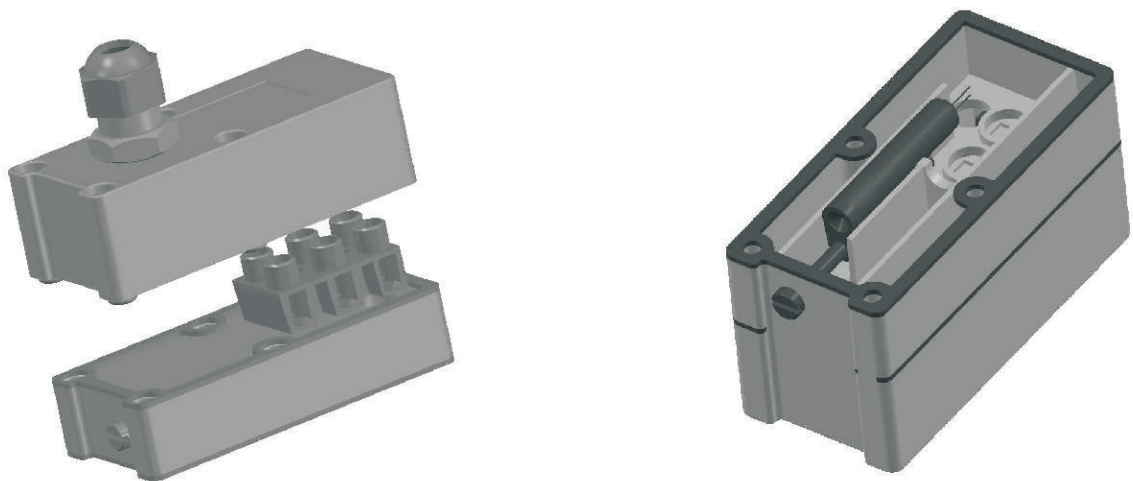

**SWITCH COVER COMBINATIONS,
ROLLING DIAPHRAGM INSTRUMENTS (200 DGR),
SMALL CONVOLUTED DIAPHRAGM INSTRUMENTS (300 DGC)
COMPOUND (CENTRE ZERO) INSTRUMENTS (300 DGC)**

Terminal Strip

DIN plug