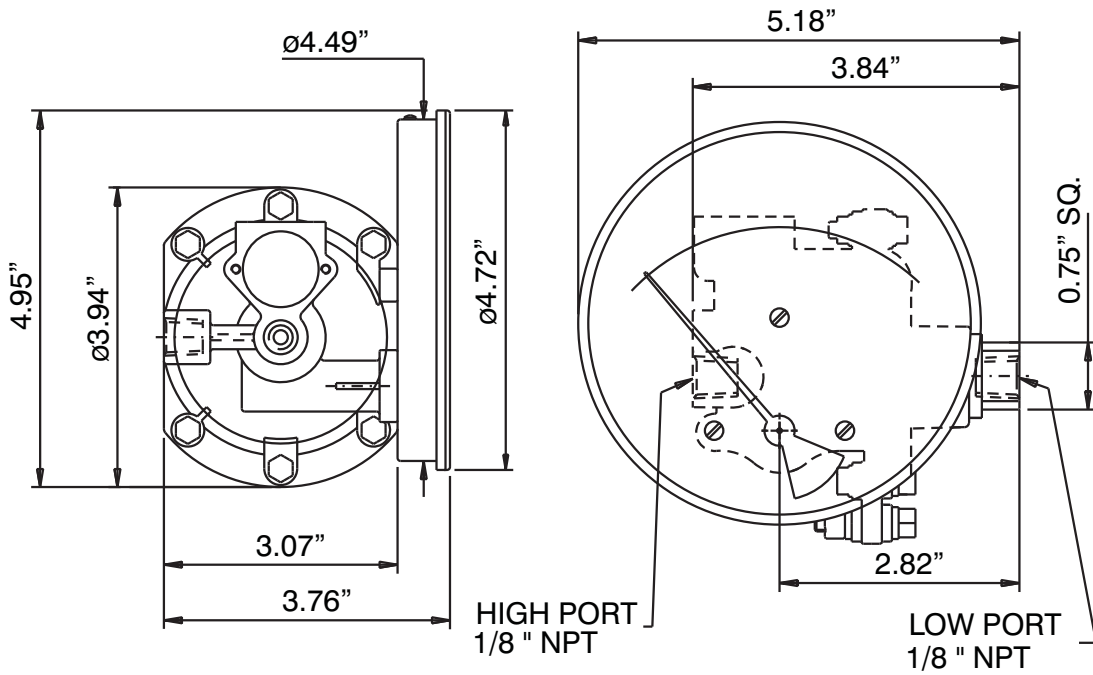

# MEDIUM CONVOLUTED DIAPHRAGM INST. (Magnetic 600 DGC)

## STANDARD DIMENSIONS

## GAUGE+SWITCH WITH REED CONTACTS WITH A DIN PLUG

This instrument with its off-center profile can still be easily inserted in a 4.52" inch panel cutout.