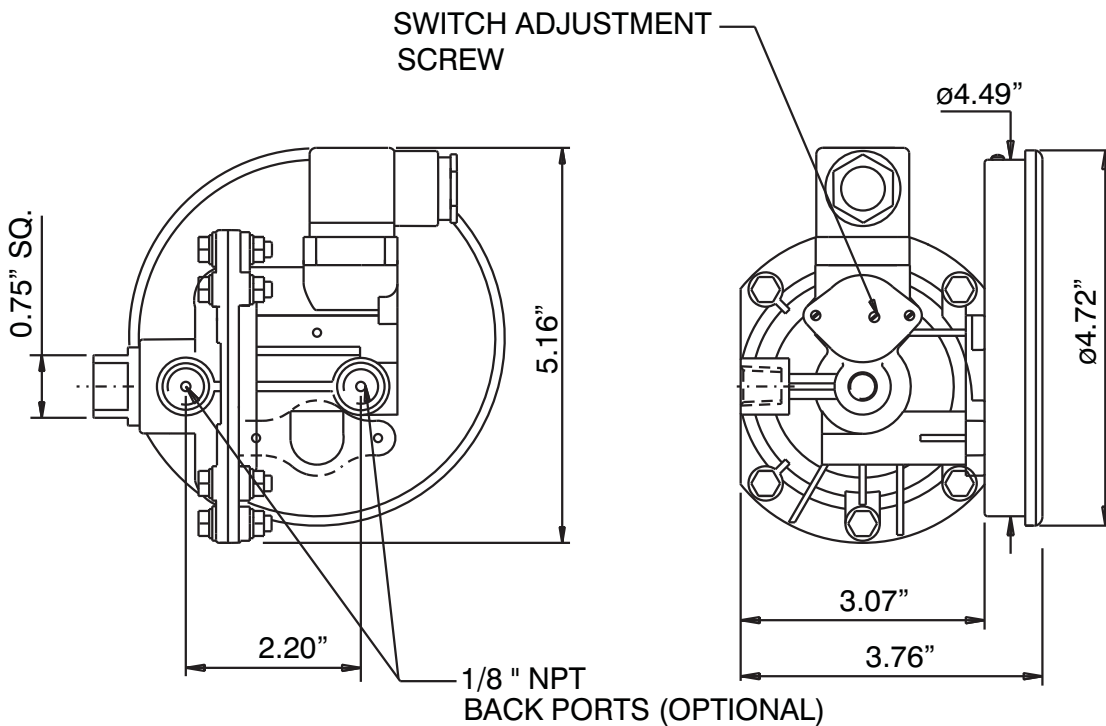

# MEDIUM CONVOLUTED DIAPHRAGM INST. (Magnetic 600 DGC)

## STANDARD DIMENSIONS

## GAUGE+SWITCH WITH REED CONTACTS WITH A DIN PLUG

This instrument with its off-center profile can still be easily inserted in a 4.52" inch panel cutout.