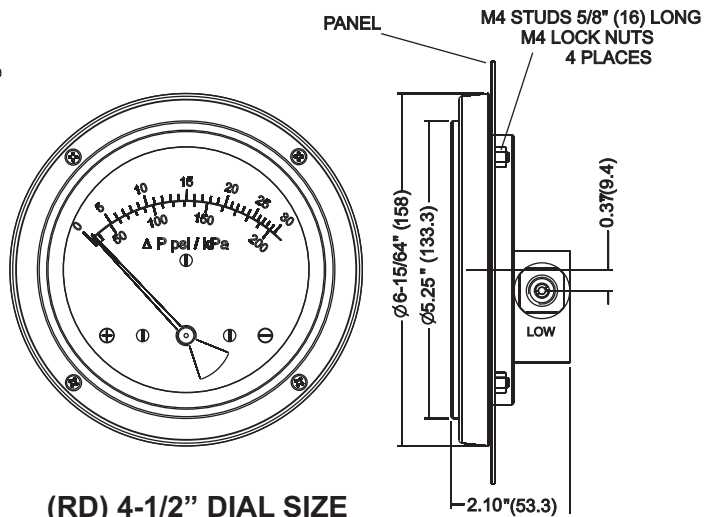

# Model LX 200DPG

(SD) 2-1/2" DIAL SIZE

(RD) 4-1/2" DIAL SIZE

(LD) 6.0" DIAL SIZE