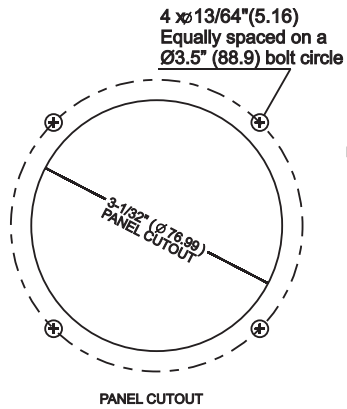

# Model LX 200DPG

(SD) 2-1/2" DIAL SIZE

(RD) 4-1/2" DIAL SIZE

(LD) 6.0" DIAL SIZE