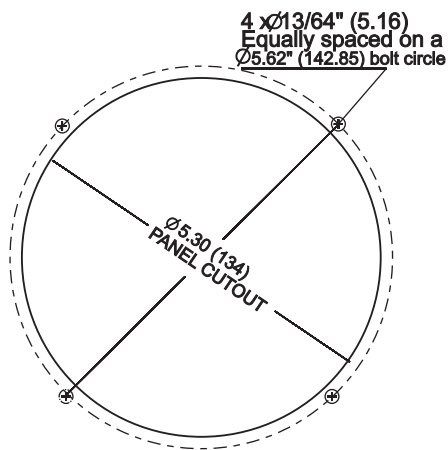

# Model LX 200DPG

(SD) 2-1/2" DIAL SIZE

(RD) 4-1/2" DIAL SIZE

(LD) 6.0" DIAL SIZE