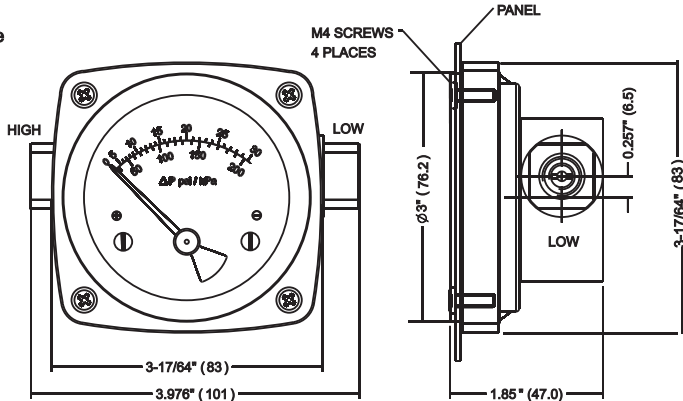

# Model LX 200DPG

(SD) 2-1/2" DIAL SIZE

(RD) 4-1/2" DIAL SIZE

(LD) 6.0" DIAL SIZE