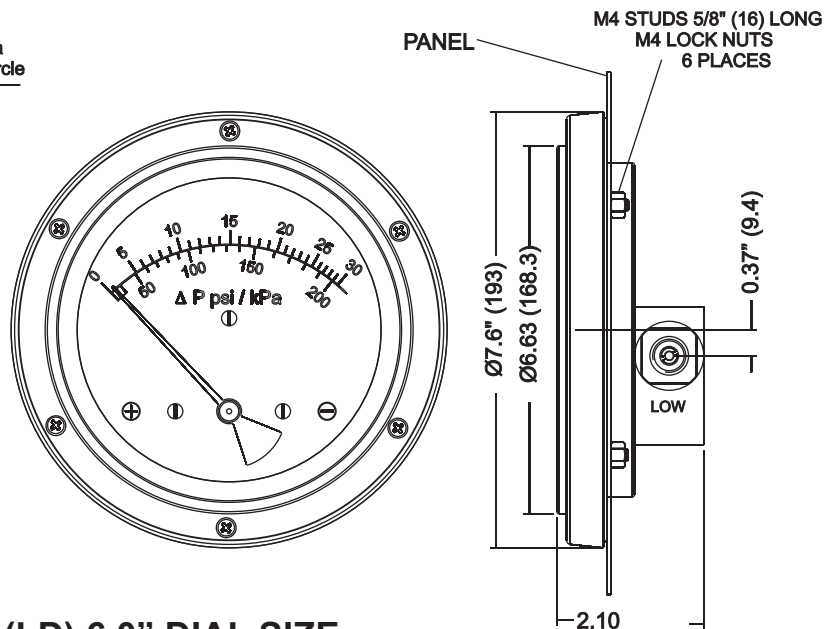

# Model LX 200DPG

(SD) 2-1/2" DIAL SIZE

(RD) 4-1/2" DIAL SIZE

(LD) 6.0" DIAL SIZE