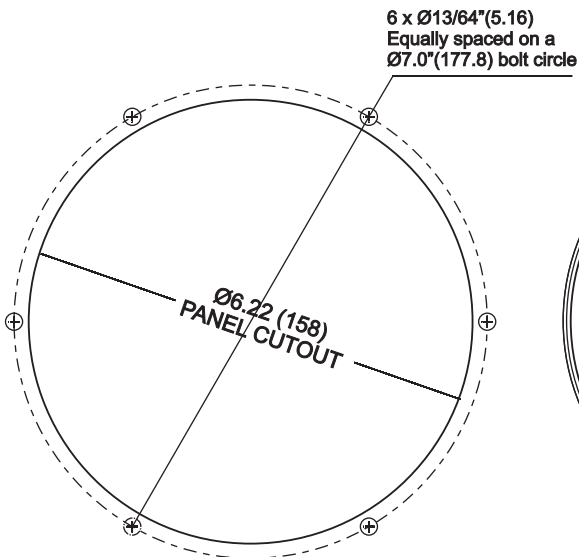

# Model LX 200DPG

(SD) 2-1/2" DIAL SIZE

(RD) 4-1/2" DIAL SIZE

(LD) 6.0" DIAL SIZE