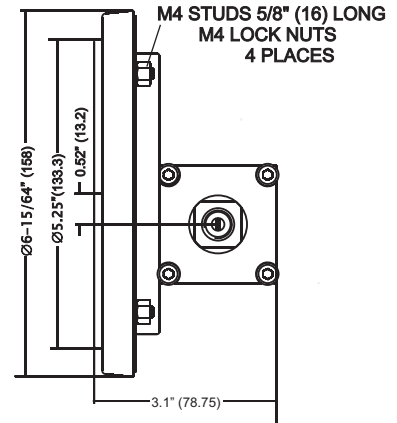

Model LX 300DGC

(SD) 2-1/2" DIAL SIZE

(RD) 4-1/2" DIAL SIZE

(LD) 6.0" DIAL SIZE