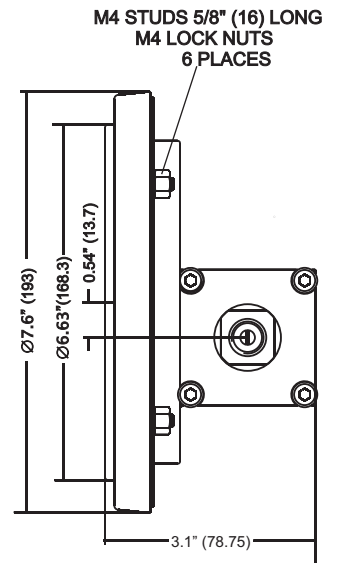

Model LX 300DGC

(SD) 2-1/2" DIAL SIZE

(RD) 4-1/2" DIAL SIZE

(LD) 6.0" DIAL SIZE