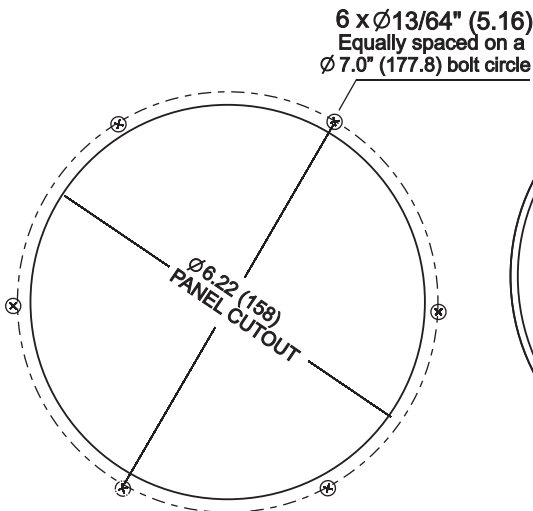

Model LX 300DGC

(SD) 2-1/2" DIAL SIZE

(RD) 4-1/2" DIAL SIZE

(LD) 6.0" DIAL SIZE