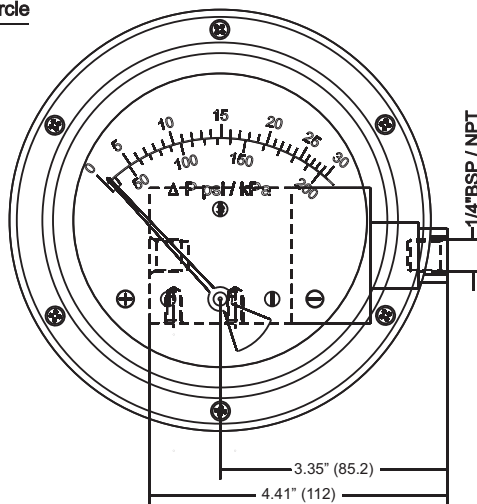

Model LX 300DGC

(SD) 2-1/2" DIAL SIZE

(RD) 4-1/2" DIAL SIZE

(LD) 6.0" DIAL SIZE