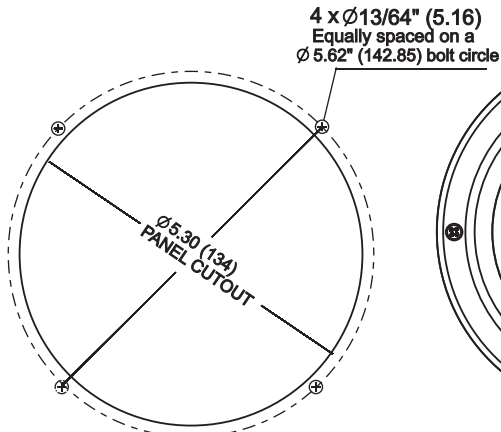

Model LX 300DGC

(SD) 2-1/2" DIAL SIZE

(RD) 4-1/2" DIAL SIZE

(LD) 6.0" DIAL SIZE