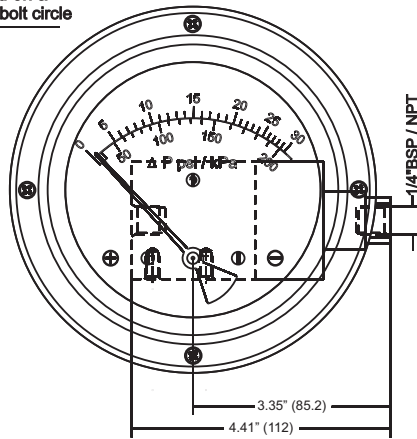

Model LX 300DGC

(SD) 2-1/2" DIAL SIZE

(RD) 4-1/2" DIAL SIZE

(LD) 6.0" DIAL SIZE