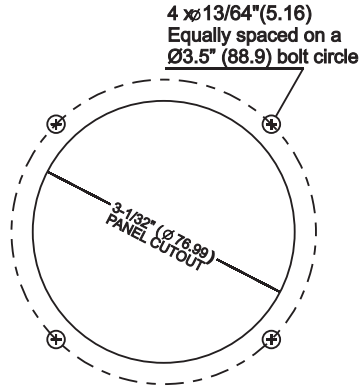

Model LX 300DGC

(SD) 2-1/2" DIAL SIZE

(RD) 4-1/2" DIAL SIZE

(LD) 6.0" DIAL SIZE