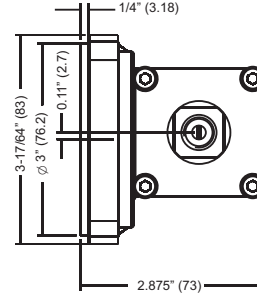

Model LX 300DGC

(SD) 2-1/2" DIAL SIZE

(RD) 4-1/2" DIAL SIZE

(LD) 6.0" DIAL SIZE