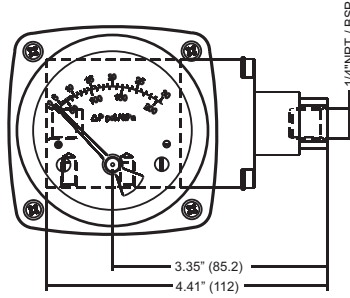

Model LX 300DGC

(SD) 2-1/2" DIAL SIZE

(RD) 4-1/2" DIAL SIZE

(LD) 6.0" DIAL SIZE