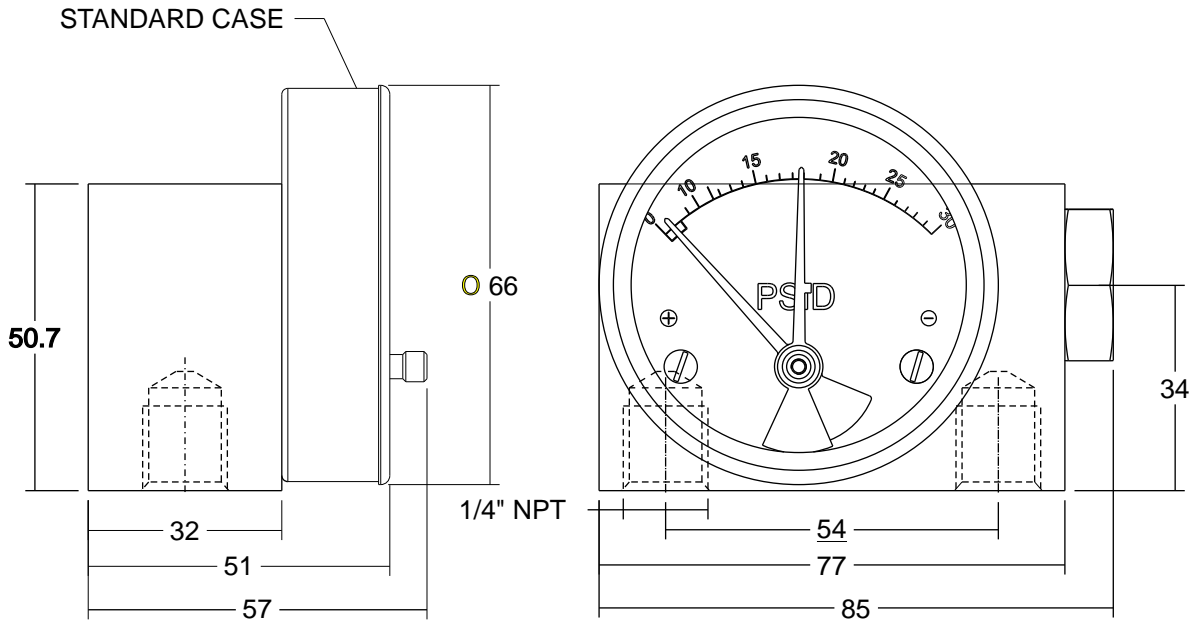

## STANDARD DIMENSIONS (MODEL GX-100)

## GAUGE WITH INLINE PORT (MODEL GX-100)