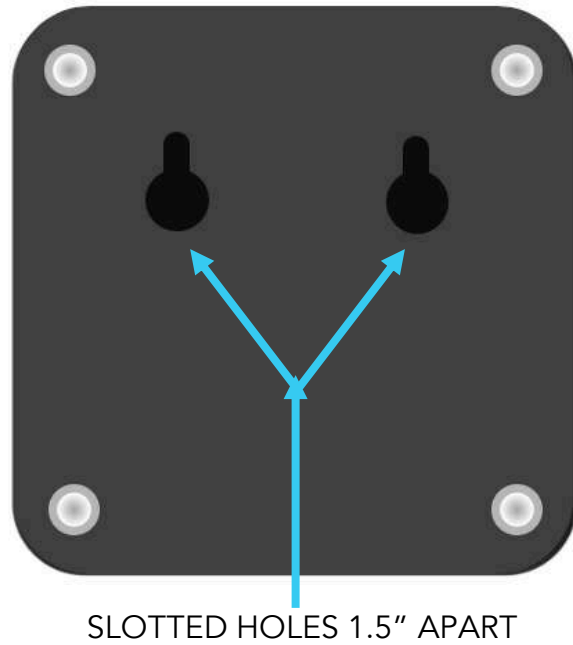

Accessories

- A variety of Adapters to Connect to Almost Any System
- Kits for Unique Applications

AVAILABLE ADAPTERS

Elbow Barb

Elbow Push Connect

Elbow Push Connect

Straight Barb

Stacking Push Connect

1/4 NPT

Adapter Examples:

Adapter Examples Continued:

KITS

Home Water Filter Copper Pipe Install

Pool Filter Kit Install for 1.5" PVC

Gauge and TDS Meter

DIMENSIONS

Panel Cutout

Dimensions are identical to the panel cutouts used on our models PG, RDG, DG, and LDG that use a 2.5" polymer dial.

PACKAGING OPTIONS

Individual Box

Kit Box

4 Pack Box

96 Pack Box
(14"x14"x14")

MODEL NUMBERS

MODEL	DP RANGE	HIGH PORT CONNECTION	LOW PORT CONNECTION	KITS
PF 3 Color Filter Status Green: 0-50% Range Yellow: 50-75% Range Red: 75-100% Range	10	BLANK ¼ push connect	BLANK ¼ push connect	BLANK NONE
	15	PE ¼ push connect swivel elbow	PE ¼ push connect swivel elbow	HFK HOME WATER FILTER
PN Numerical Dial	30	PT ¼ push connect swivel tee	PT ¼ push connect swivel tee	PFK POOL FILTER
		PS ¼ push connect stacking fitting	PS ¼ push connect stacking fitting	TDS TDS COMBO
		BS ¼ straight barb	BS ¼ straight barb	
		BE ¼ elbow barb	BE ¼ elbow barb	
		N4 ¼ MNPT	N4 ¼ MNPT	