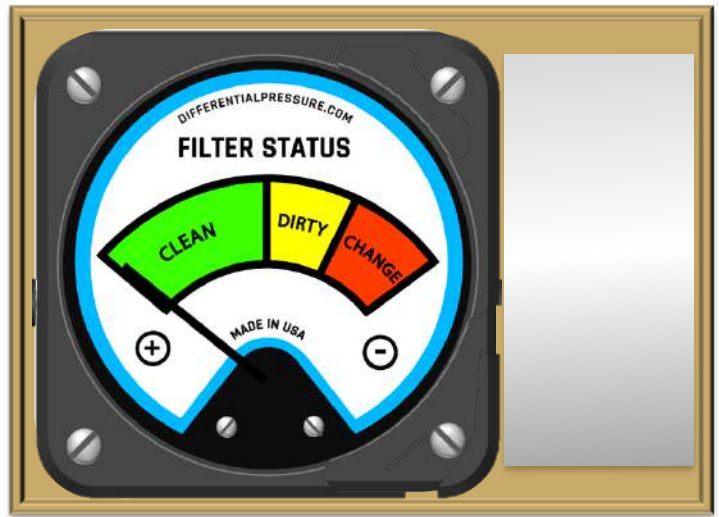

PACKAGING OPTIONS

Kit Box