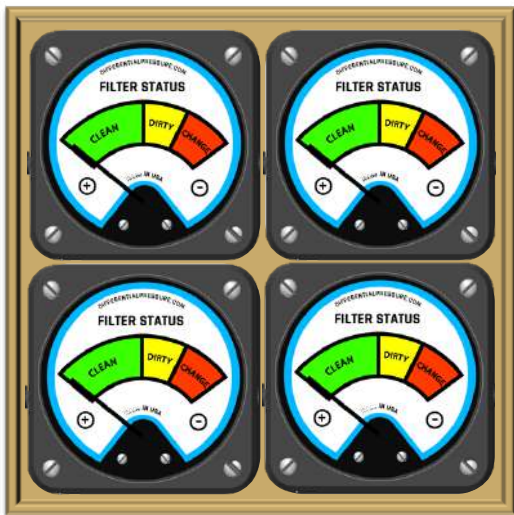

1/4 NPT

Adapter Examples:

Adapter Examples Continued:

KITS

Home Water Filter Copper Pipe Install

Pool Filter Kit Install for 1.5" PVC

Gauge and TDS Meter

DIMENSIONS

Panel Cutout

Dimensions are identical to the panel cutouts used on our models PG, RDG, DG, and LDG that use a 2.5" polymer dial.

PACKAGING OPTIONS

Individual Box

Kit Box

4 Pack Box

96 Pack Box
(14"x14"x14")

MODEL NUMBERS

MODEL	DP RANGE	HIGH PORT CONNECTION	LOW PORT CONNECTION	KITS
PF 3 Color Filter Status Green: 0-50% Range Yellow: 50-75% Range Red: 75-100% Range	10	BLANK ¼ push connect	BLANK ¼ push connect	BLANK NONE
	15	PE ¼ push connect swivel elbow	PE ¼ push connect swivel elbow	HFK HOME WATER FILTER
PN Numerical Dial	30	PT ¼ push connect swivel tee	PT ¼ push connect swivel tee	PFK POOL FILTER
		PS ¼ push connect stacking fitting	PS ¼ push connect stacking fitting	TDS TDS COMBO
		BS ¼ straight barb	BS ¼ straight barb	
		BE ¼ elbow barb	BE ¼ elbow barb	
		N4 ¼ MNPT	N4 ¼ MNPT	

Model Number Examples

Gauge only with 10PSI Range, numerical dial, no fittings:
PN-10

Filter Gauge, Home water filter kit, 10 PSI range.
PF-10-HFK

Gauge only with 10PSI Range, 1 ¼ push connect tee only, 30 PSI Range:
PF-30-PT