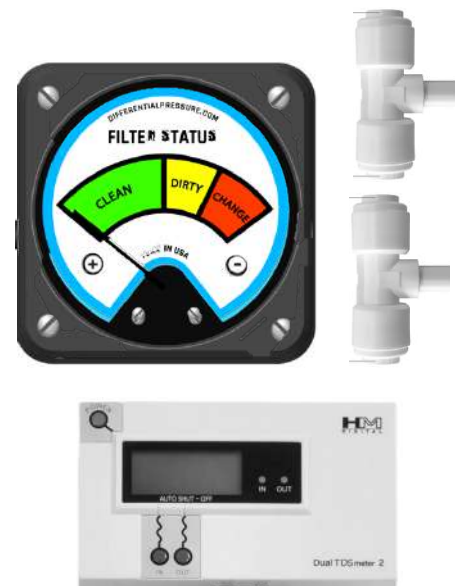

- Viton Diaphragm Sensing Element
- Glass Filled Polypropylene Body
- 150 PSI System Pressure Rating
- ASME B40.1 2B Accuracy (3%-2%-3%)

Features

- Diaphragm Sensing mechanism prevents media migration from high to low port.
- John Guest ¼ push connect fittings
- Panel Mountable Dial
- Wall Mounting with Slotted Back

1/4 NPT

Adapter Examples:

Adapter Examples Continued:

KITS

Home Water Filter Copper Pipe Install

Pool Filter Kit Install for 1.5" PVC

Gauge and TDS Meter

DIMENSIONS

Panel Cutout

Dimensions are identical to the panel cutouts used on our models PG, RDG, DG, and LDG that use a 2.5" polymer dial.

PACKAGING OPTIONS

Individual Box

Kit Box

4 Pack Box

96 Pack Box
(14"x14"x14")

MODEL NUMBERS

MODEL	DP RANGE	HIGH PORT CONNECTION	LOW PORT CONNECTION	KITS
PF 3 Color Filter Status Green: 0-50% Range Yellow: 50-75% Range Red: 75-100% Range	10	BLANK ¼ push connect	BLANK ¼ push connect	BLANK NONE
	15	PE ¼ push connect swivel elbow	PE ¼ push connect swivel elbow	HFK HOME WATER FILTER
PN Numerical Dial	30	PT ¼ push connect swivel tee	PT ¼ push connect swivel tee	PFK POOL FILTER
		PS ¼ push connect stacking fitting	PS ¼ push connect stacking fitting	TDS TDS COMBO
		BS ¼ straight barb	BS ¼ straight barb	
		BE ¼ elbow barb	BE ¼ elbow barb	
		N4 ¼ MNPT	N4 ¼ MNPT	