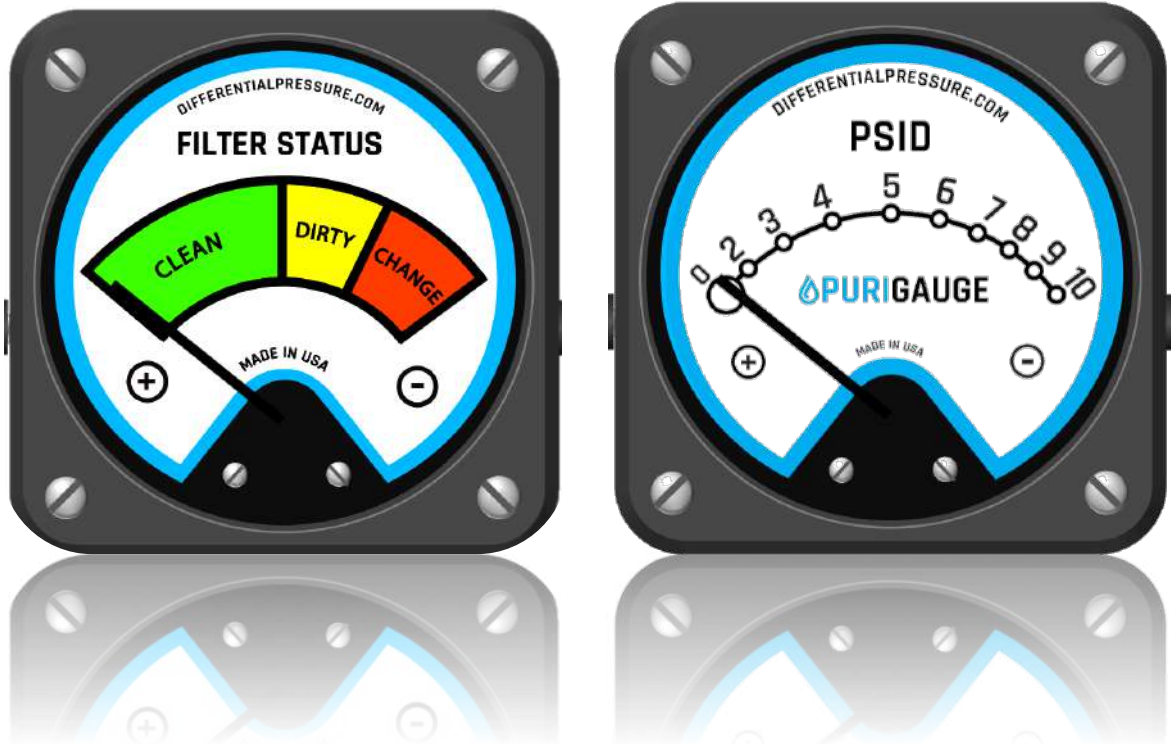

Differential Pressure
Plus Inc.
Branford, CT, U.S.A

PURIGAUGE

DIAPHRAGM FILTER STATUS GAUGE

PURIGAUGE

Quick Facts

Available Pressure Ranges

- (10,15,30, Other on Request)

Specs

- Viton Diaphragm Sensing Element
- Glass Filled Polypropylene Body
- 150 PSI System Pressure Rating
- ASME B40.1 2B Accuracy (3%-2%-3%)

Features

- Diaphragm Sensing mechanism prevents media migration from high to low port.
- John Guest ¼ push connect fittings
- Panel Mountable Dial
- Wall Mounting with Slotted Back

1/4 NPT

Adapter Examples:

Adapter Examples Continued:

KITS

Home Water Filter Copper Pipe Install

Pool Filter Kit Install for 1.5" PVC

Gauge and TDS Meter

DIMENSIONS

MODEL NUMBERS

MODEL	DP RANGE	HIGH PORT CONNECTION	LOW PORT CONNECTION	KITS
PF 3 Color Filter Status Green: 0-50% Range Yellow: 50-75% Range Red: 75-100% Range	10	BLANK ¼ push connect	BLANK ¼ push connect	BLANK NONE
	15	PE ¼ push connect swivel elbow	PE ¼ push connect swivel elbow	HFK HOME WATER FILTER
PN Numerical Dial	30	PT ¼ push connect swivel tee	PT ¼ push connect swivel tee	PFK POOL FILTER
		PS ¼ push connect stacking fitting	PS ¼ push connect stacking fitting	TDS TDS COMBO
		BS ¼ straight barb	BS ¼ straight barb	
		BE ¼ elbow barb	BE ¼ elbow barb	
		N4 ¼ MNPT	N4 ¼ MNPT	