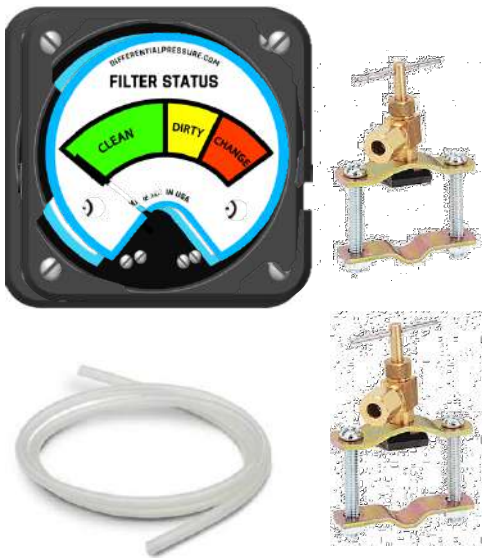

- Viton Diaphragm Sensing Element
- Glass Filled Polypropylene Body
- 150 PSI System Pressure Rating
- ASME B40.1 2B Accuracy (3%-2%-3%)

Features

- Diaphragm Sensing mechanism prevents media migration from high to low port.
- John Guest ¼ push connect fittings
- Panel Mountable Dial
- Wall Mounting with Slotted Back

Accessories

- A variety of Adapters to Connect to Almost Any System
- Kits for Unique Applications

AVAILABLE ADAPTERS

Elbow Barb

Elbow Push Connect

Elbow Push Connect

Straight Barb

Stacking Push Connect

1/4 NPT

Adapter Examples:

Adapter Examples Continued:

KITS

Home Water Filter Copper Pipe Install

Pool Filter Kit Install for 1.5" PVC

Gauge and TDS Meter

DIMENSIONS

MODEL NUMBERS

MODEL	DP RANGE	HIGH PORT CONNECTION	LOW PORT CONNECTION	KITS
PF 3 Color Filter Status Green: 0-50% Range Yellow: 50-75% Range Red: 75-100% Range	10	BLANK ¼ push connect	BLANK ¼ push connect	BLANK NONE
	15	PE ¼ push connect swivel elbow	PE ¼ push connect swivel elbow	HFK HOME WATER FILTER
PN Numerical Dial	30	PT ¼ push connect swivel tee	PT ¼ push connect swivel tee	PFK POOL FILTER
		PS ¼ push connect stacking fitting	PS ¼ push connect stacking fitting	TDS TDS COMBO
		BS ¼ straight barb	BS ¼ straight barb	
		BE ¼ elbow barb	BE ¼ elbow barb	
		N4 ¼ MNPT	N4 ¼ MNPT	