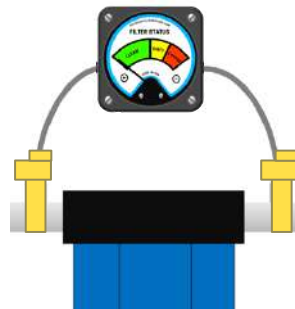

Filter Gauge, Home water filter kit, 10 PSI range.
PF-10-HFK