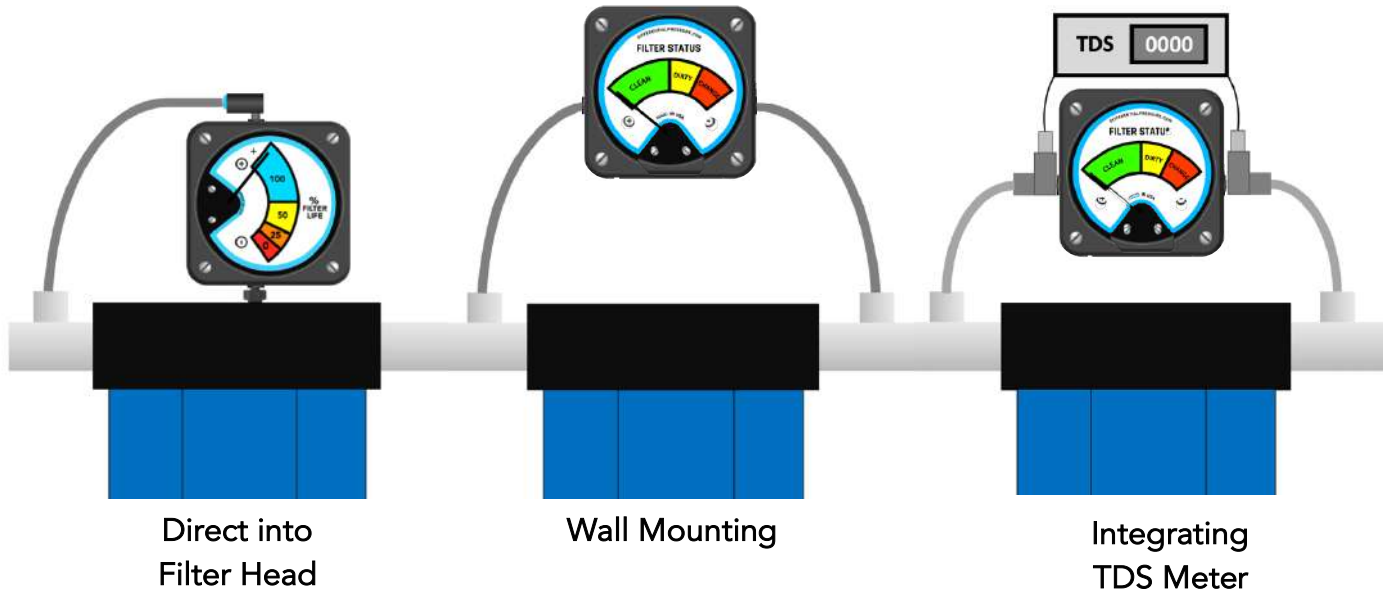

- Viton Diaphragm Sensing Element
- Glass Filled Polypropylene Body
- 150 PSI System Pressure Rating
- ASME B40.1 2B Accuracy (3%-2%-3%)

Features

- Diaphragm Sensing mechanism prevents media migration from high to low port.
- John Guest ¼ push connect fittings
- Panel Mountable Dial
- Wall Mounting with Slotted Back

Accessories

- A variety of Adapters to Connect to Almost Any System
- Kits for Unique Applications

AVAILABLE ADAPTERS

Elbow Barb

Elbow Push Connect

Elbow Push Connect

Straight Barb

Stacking Push Connect

1/4 NPT

Adapter Examples:

Adapter Examples Continued:

KITS

Home Water Filter Copper Pipe Install

Pool Filter Kit Install for 1.5" PVC

Gauge and TDS Meter

DIMENSIONS

Panel Cutout

Dimensions are identical to the panel cutouts used on our models PG, RDG, DG, and LDG that use a 2.5" polymer dial.

PACKAGING OPTIONS

Individual Box

Kit Box

4 Pack Box

96 Pack Box
(14"x14"x14")