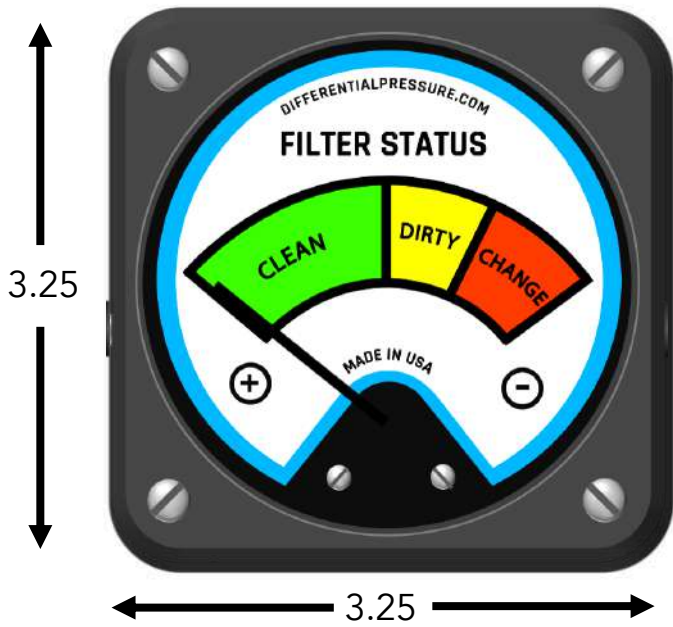

- Viton Diaphragm Sensing Element
- Glass Filled Polypropylene Body
- 150 PSI System Pressure Rating
- ASME B40.1 2B Accuracy (3%-2%-3%)

Features

- Diaphragm Sensing mechanism prevents media migration from high to low port.
- John Guest ¼ push connect fittings
- Panel Mountable Dial
- Wall Mounting with Slotted Back

1/4 NPT

Adapter Examples:

Adapter Examples Continued:

KITS

Home Water Filter Copper Pipe Install

Pool Filter Kit Install for 1.5" PVC

Gauge and TDS Meter

DIMENSIONS

Panel Cutout

Dimensions are identical to the panel cutouts used on our models PG, RDG, DG, and LDG that use a 2.5" polymer dial.

PACKAGING OPTIONS

Individual Box

Kit Box

4 Pack Box

96 Pack Box
(14"x14"x14")

MODEL NUMBERS

MODEL	DP RANGE	HIGH PORT CONNECTION	LOW PORT CONNECTION	KITS
PF 3 Color Filter Status Green: 0-50% Range Yellow: 50-75% Range Red: 75-100% Range	10	BLANK ¼ push connect	BLANK ¼ push connect	BLANK NONE
	15	PE ¼ push connect swivel elbow	PE ¼ push connect swivel elbow	HFK HOME WATER FILTER
PN Numerical Dial	30	PT ¼ push connect swivel tee	PT ¼ push connect swivel tee	PFK POOL FILTER
		PS ¼ push connect stacking fitting	PS ¼ push connect stacking fitting	TDS TDS COMBO
		BS ¼ straight barb	BS ¼ straight barb	
		BE ¼ elbow barb	BE ¼ elbow barb	
		N4 ¼ MNPT	N4 ¼ MNPT	