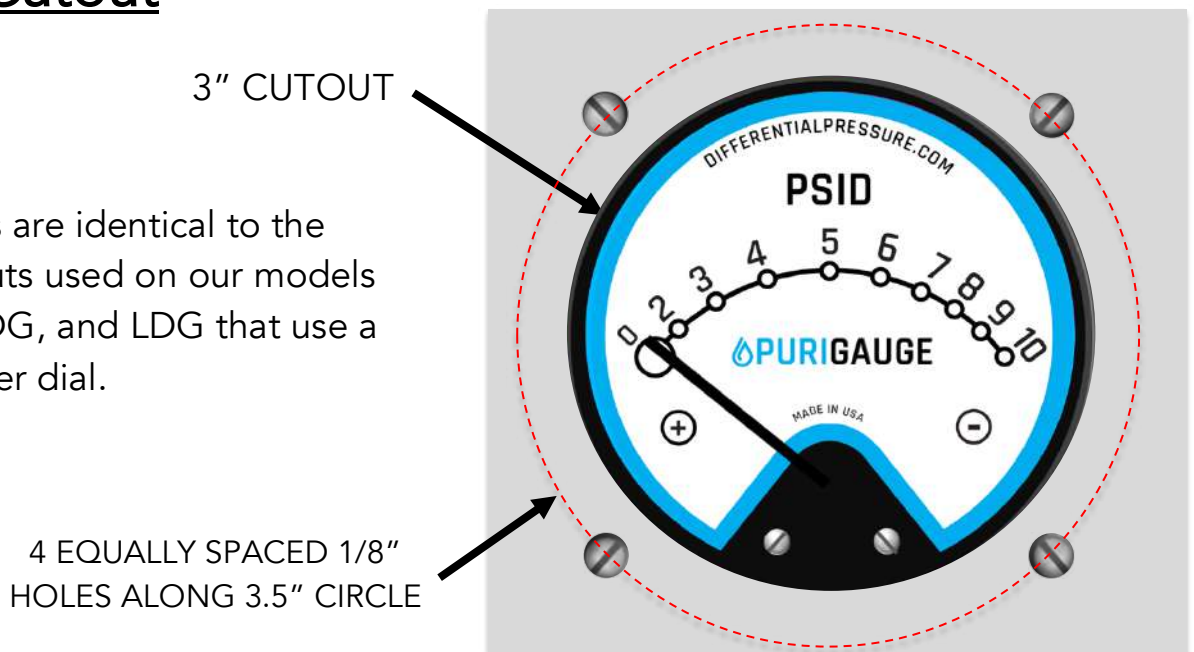

1/4 NPT

Adapter Examples:

Adapter Examples Continued:

KITS

Home Water Filter Copper Pipe Install

Pool Filter Kit Install for 1.5" PVC

Gauge and TDS Meter

DIMENSIONS

Panel Cutout

Dimensions are identical to the panel cutouts used on our models PG, RDG, DG, and LDG that use a 2.5" polymer dial.

PACKAGING OPTIONS

Individual Box

Kit Box

4 Pack Box

96 Pack Box
(14"x14"x14")