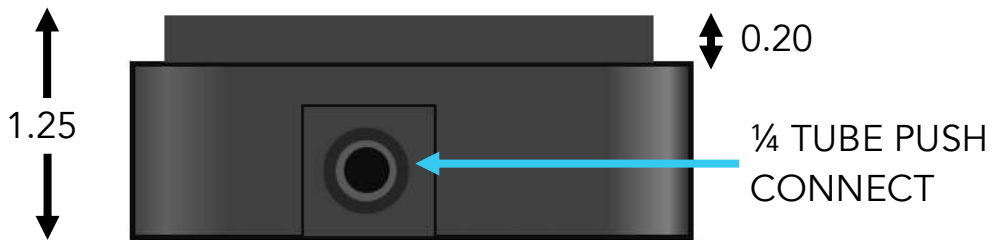

1/4 NPT

Adapter Examples:

Adapter Examples Continued:

KITS

Home Water Filter Copper Pipe Install

Pool Filter Kit Install for 1.5" PVC

Gauge and TDS Meter

DIMENSIONS

Panel Cutout

Dimensions are identical to the panel cutouts used on our models PG, RDG, DG, and LDG that use a 2.5" polymer dial.

PACKAGING OPTIONS

Individual Box

Kit Box

4 Pack Box

96 Pack Box
(14"x14"x14")

MODEL NUMBERS

MODEL	DP RANGE	HIGH PORT CONNECTION	LOW PORT CONNECTION	KITS
PF 3 Color Filter Status Green: 0-50% Range Yellow: 50-75% Range Red: 75-100% Range	10	BLANK ¼ push connect	BLANK ¼ push connect	BLANK NONE
	15	PE ¼ push connect swivel elbow	PE ¼ push connect swivel elbow	HFK HOME WATER FILTER
PN Numerical Dial	30	PT ¼ push connect swivel tee	PT ¼ push connect swivel tee	PFK POOL FILTER
		PS ¼ push connect stacking fitting	PS ¼ push connect stacking fitting	TDS TDS COMBO
		BS ¼ straight barb	BS ¼ straight barb	
		BE ¼ elbow barb	BE ¼ elbow barb	
		N4 ¼ MNPT	N4 ¼ MNPT	