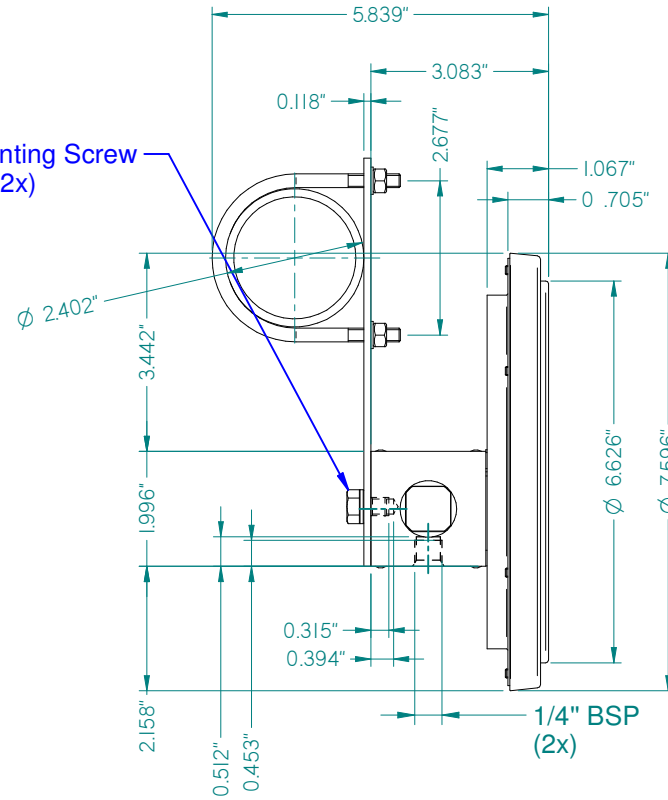

Mounting Screw
M8 (2x)

Note : All dimensions are in inches

DATE -
30-Apr-2019

DIFFERENTIAL PRESSURE PLUS INC.
USA

PART NAME -
370 DGC Bottom porting,
6" LX case with horizontal
pipe mounting