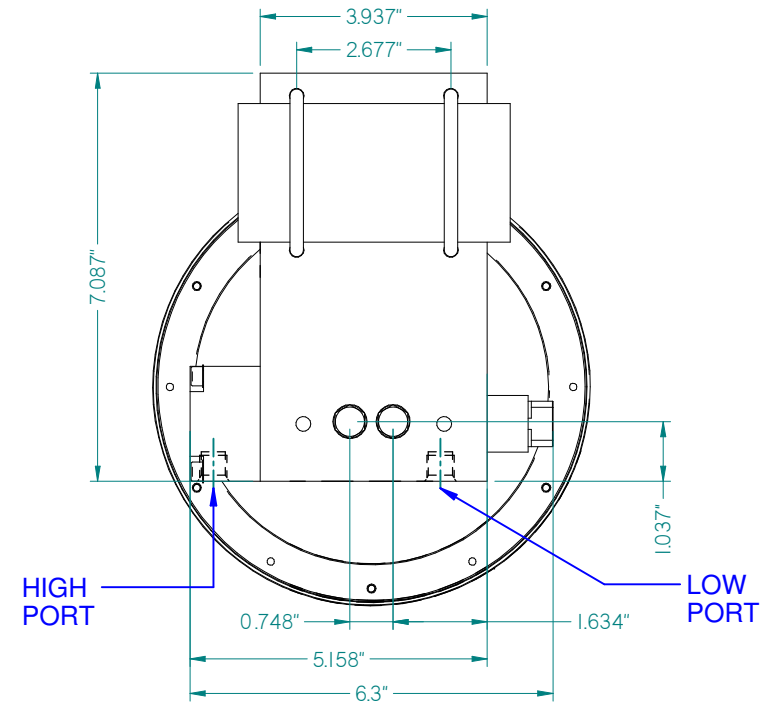

Mounting Screw
M8 (2x)

Note : All dimensions are in inches

DATE -
30-Apr-2019

DIFFERENTIAL PRESSURE PLUS INC.
USA

PART NAME -
370 DGC Bottom porting,
6" LX case with horizontal
pipe mounting